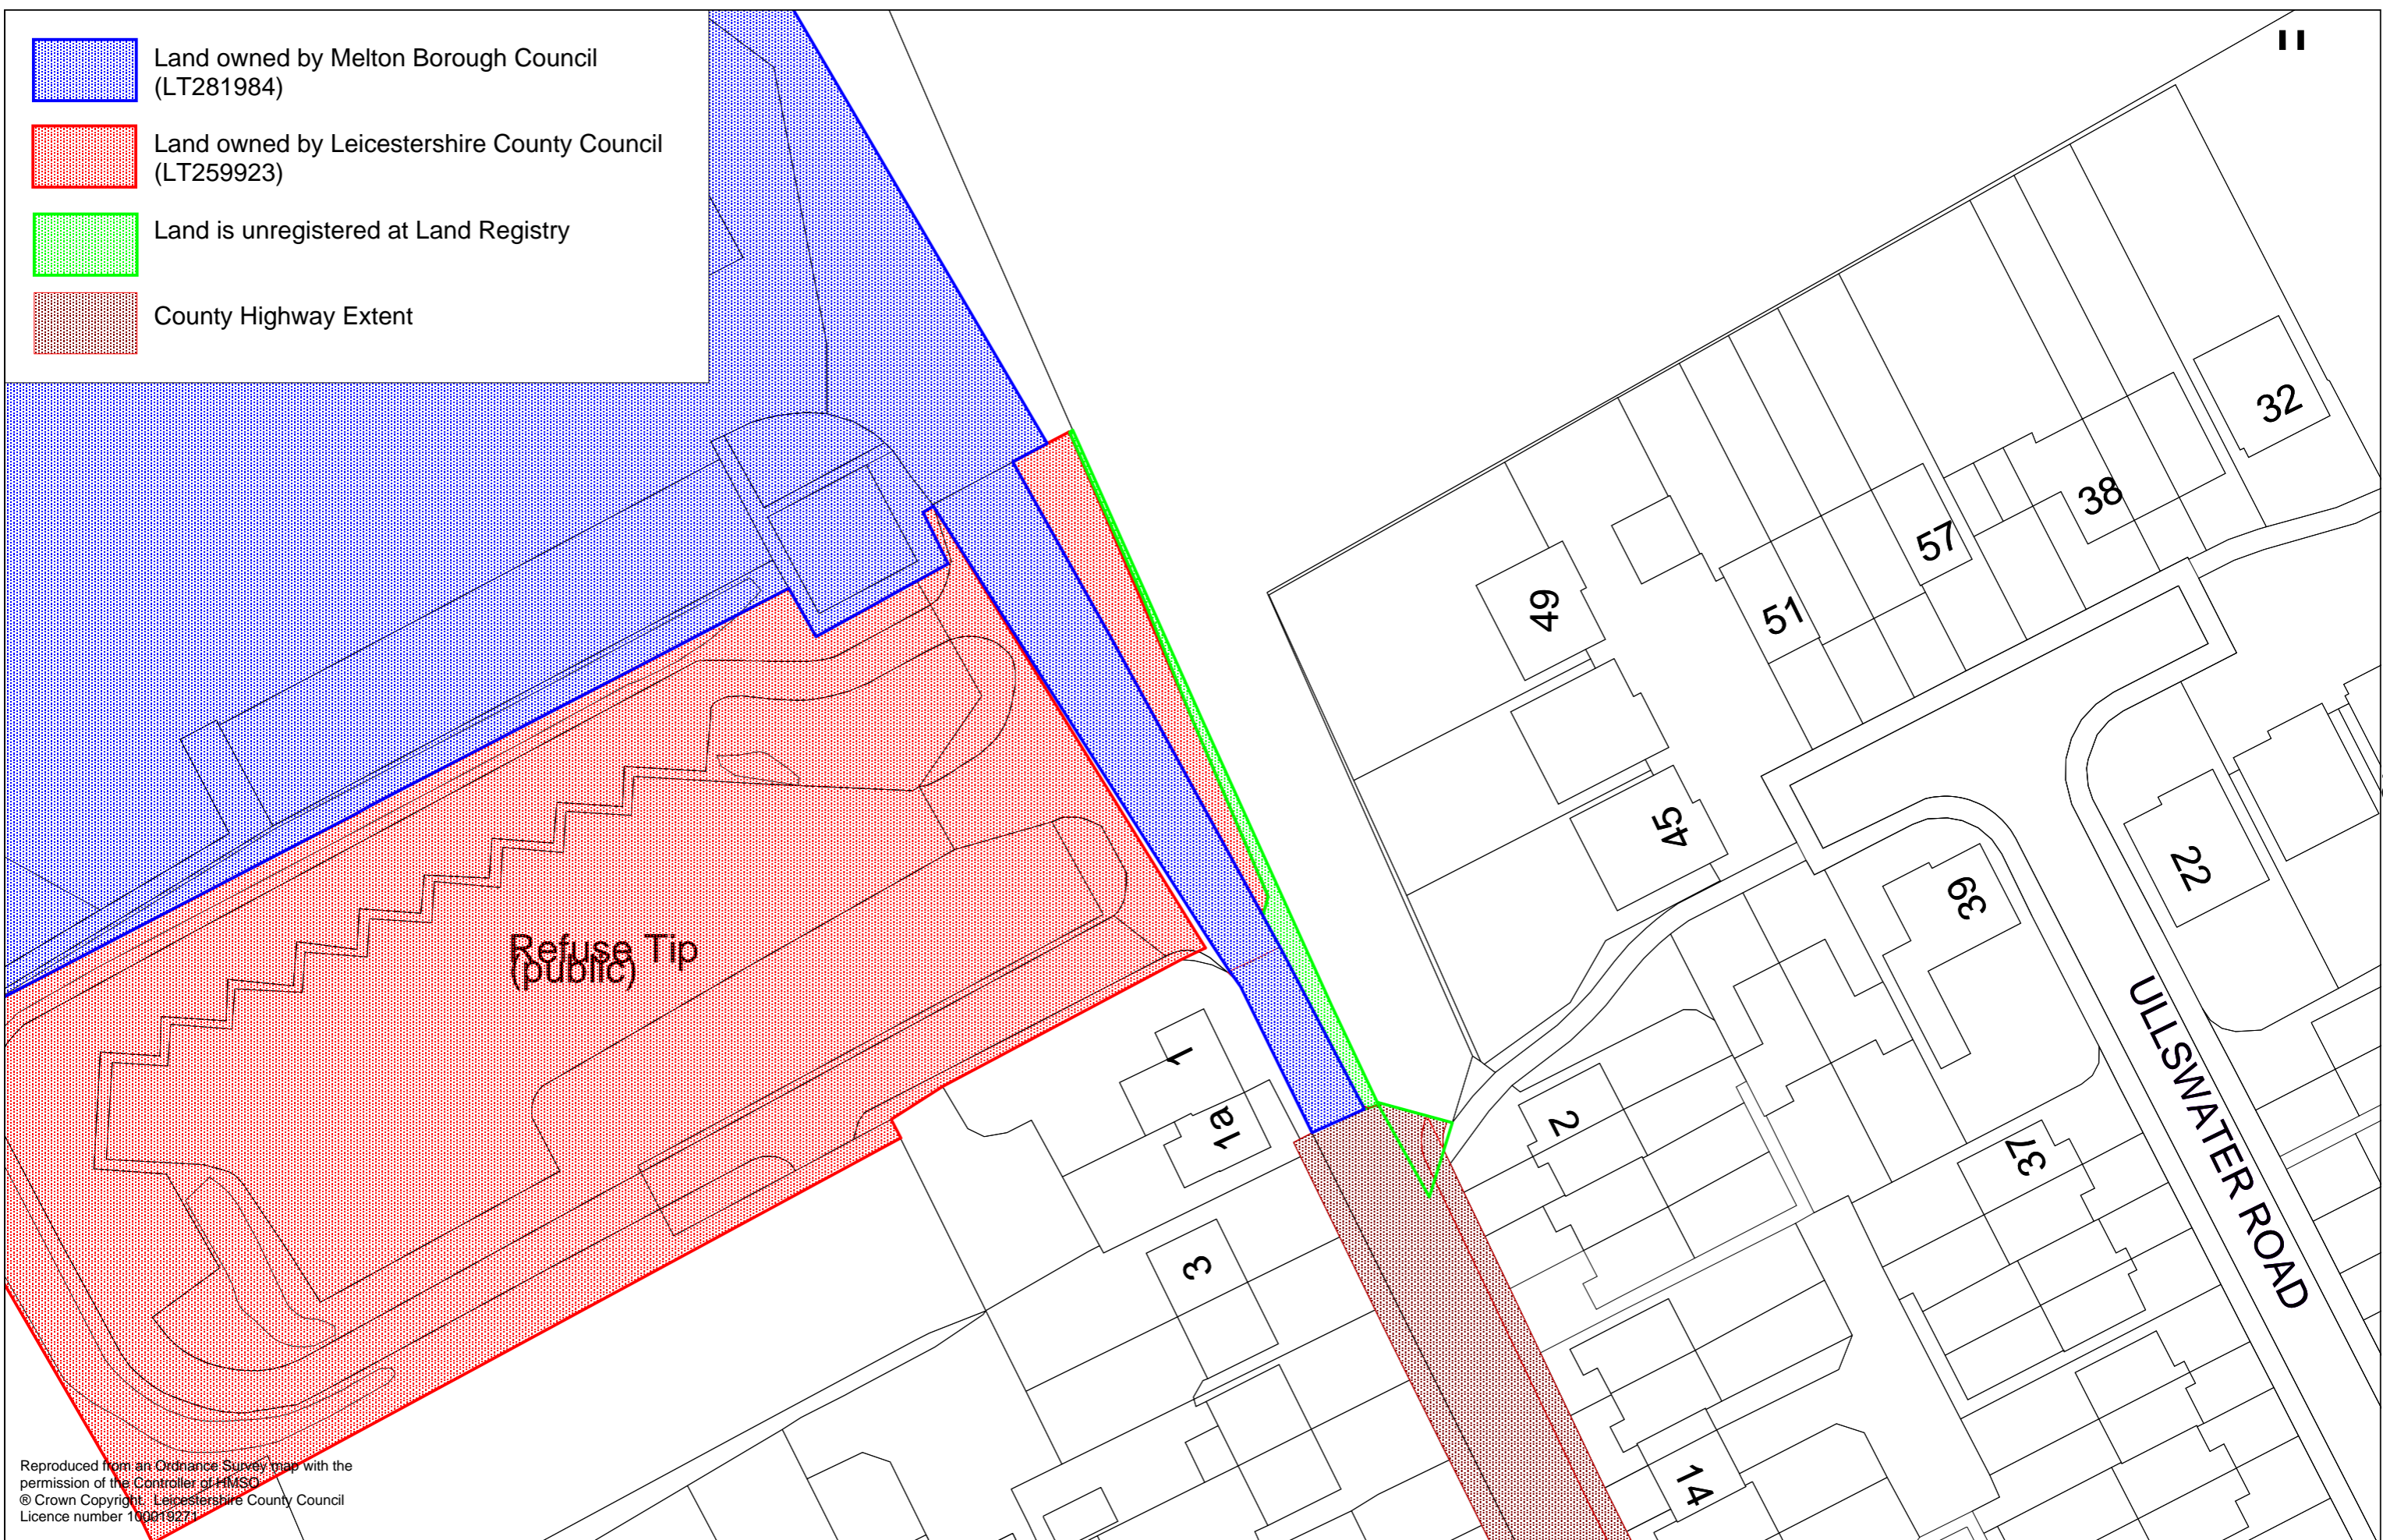

 Land owned by Melton Borough Council
(LT281984)

 Land owned by Leicestershire County Council
(LT259923)

 Land is unregistered at Land Registry

 County Highway Extent

Reproduced from an Ordnance Survey map with the permission of the Controller of HMSO
© Crown Copyright. Leicestershire County Council
Licence number 100019271

UPRN 1808 - Melton Mowbray Civic Amenity Site

1:500 @ A3 Landscape
(Layer_106)
by Vanessa Hughes
October 2018

Strategic Property Services
Corporate Resources Department
County Hall, Glenfield.
Leicester. LE3 8RE